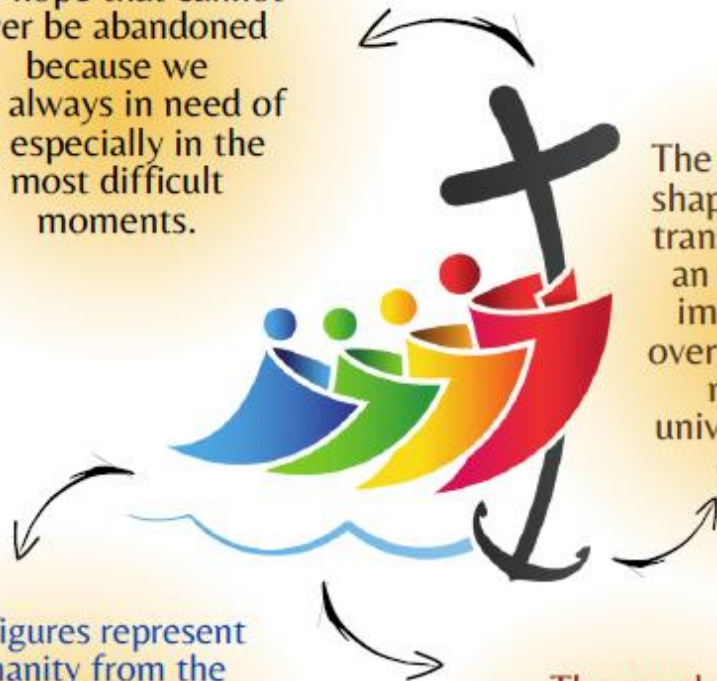

# THE JUBILEE LOGO

The cross of Christ is the hope that cannot ever be abandoned because we are always in need of it, especially in the most difficult moments.

The Cross, in the shape of a sail, is transformed into an anchor that imposes itself over the waves in motion. A universal symbol of Hope.

The figures represent humanity from the four corners of the World. They are embracing each other to illustrate the solidarity between the peoples, as the first holds onto the cross.

The rough sea is a reminder of the difficulties of the pilgrimage of life. Often, personal events as well as those of the world, press on us more intensely, demanding a greater hope.

The logo shows how the way of the pilgrimage is not an individual effort, but rather collective, with the impression of a growing dynamism that tends more and more to the cross.